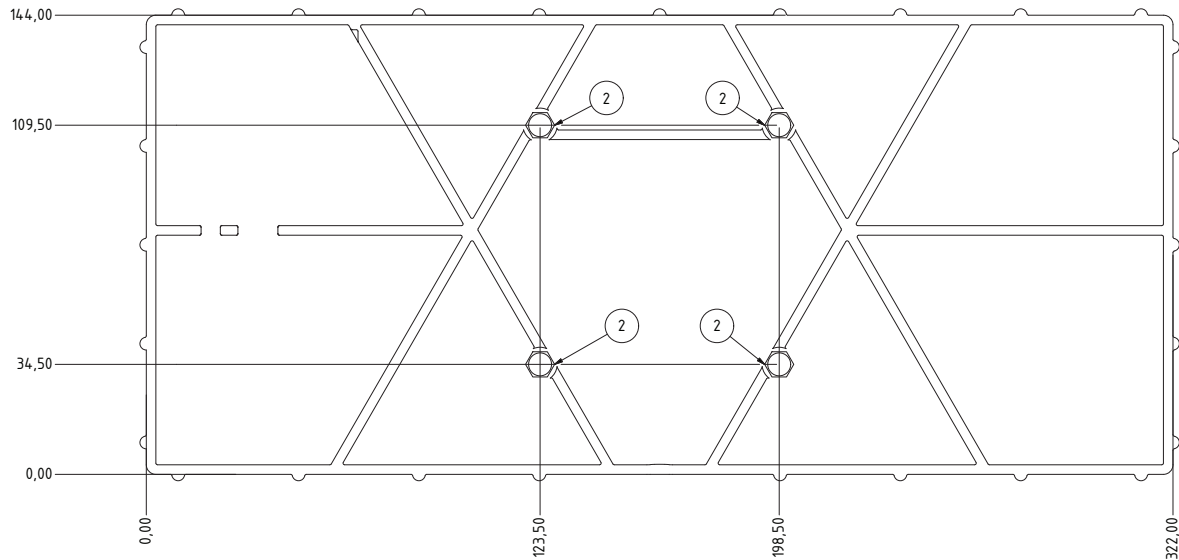

TECHNICAL DRAWING

BAUTEILLISTE			
OBJEKT	ANZAHL	BAUTEILNUMMER	BESCHREIBUNG
2	4	BS0-M5-6	

SPECIFICATION

- Rear side integrated VESA screwing holes (distance 75 x 75 mm) can be opened neatly and burr-free by using a 5.2 mm drill; Plastic shavings can be removed with tweezers.
- The key lock allows for a cleaning even while the system is running (push the button 3 sec.)