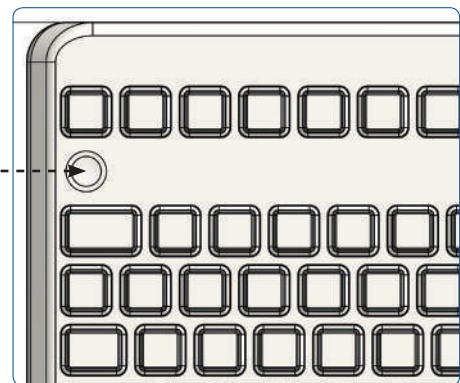

### TECHNICAL DRAWING

BAUTEILLISTE			
OBJEKT	ANZAHL	BAUTEILNUMMER	BESCHREIBUNG
2	4	BS0-M5-6	

#### SPECIFICATION

- Rear side integrated VESA screwing holes (distance 75 x 75 mm) can be opened neatly and burr-free by using a 5.2 mm drill; Plastic shavings can be removed with tweezers.
- The key lock allows for a cleaning even while the system is running (push the button 3 sec.)