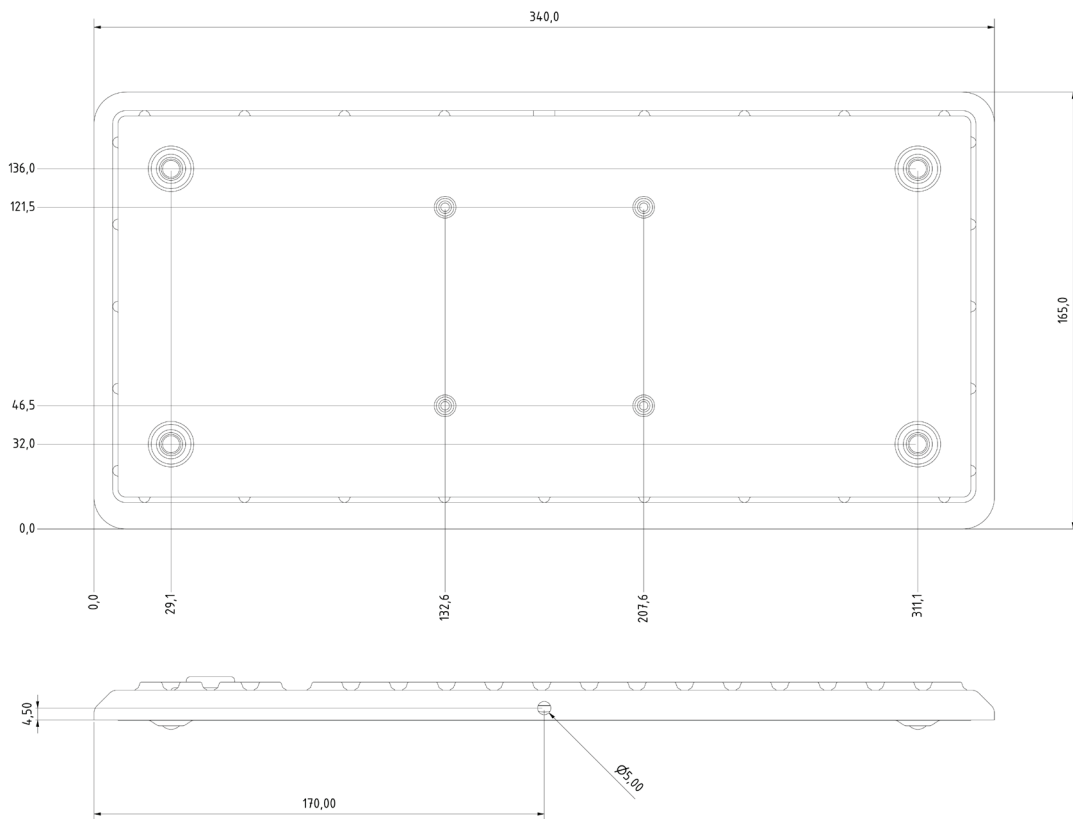

TECHNICAL DRAWING

Subject to modifications and errors

GETT Gerätetechnik GmbH

Mittlerer Ring 1 | 08233 Treuen | Germany
Tel: +49(0)37468-660-0
Fax: +49(0)37468-660-66
E-Mail: info@gett.de
Internet: www.gett.de

Gett North America LLC

Suite 203M
2323 S. Voss Road, Houston, TX 77057
United States of America
Tel: +832 649 7822
E-Mail: info@gett-na.com
Internet: www.gett-na.com

Gett Asia Ltd.

Unit 8, 5/F, CRE centre,
No. 889 Cheung Sha Wan Road
Kowloon, Hong Kong
Tel: +852 3461 9789
E-Mail: info@gett-asia.com
Internet: www.gett-asia.com

gett-group.com
washable-keyboards.com