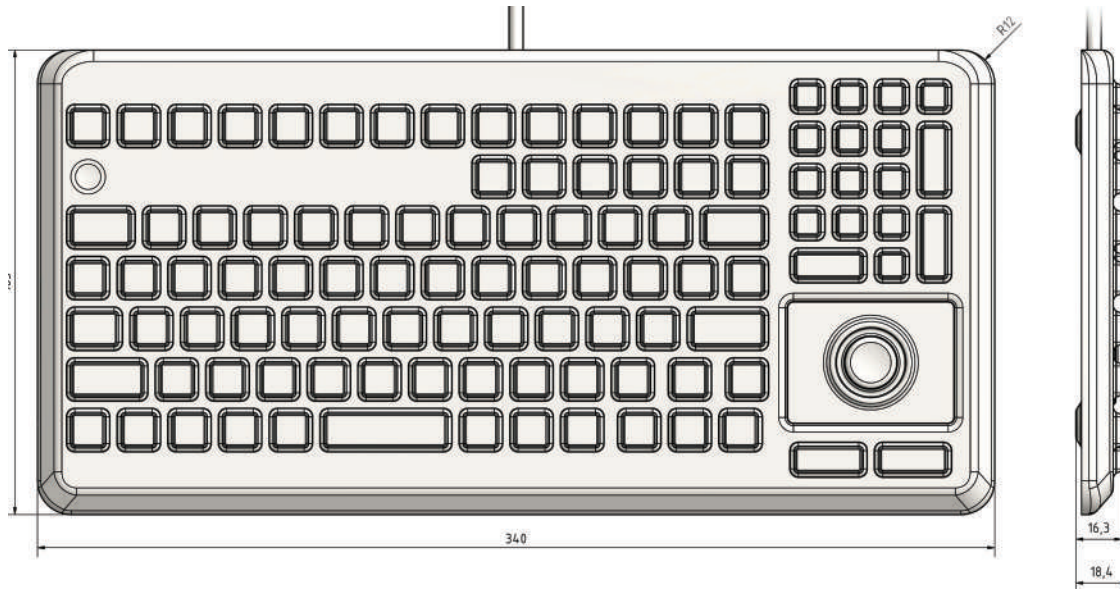

TECHNICAL DRAWING

Subject to modifications and errors

GETT Gerätetechnik GmbH

Mittlerer Ring 1 | 08233 Treuen | Germany
Tel: +49(0)37468-660-0
Fax: +49(0)37468-660-66
E-Mail: info@gett.de
Internet: www.gett.de

Gett North America LLC

Suite 203M
2323 S. Voss Road, Houston, TX 77057
United States of America
Tel: +832 649 7822
E-Mail: info@gett-na.com
Internet: www.gett-na.com

Gett Asia Ltd.

Unit 8, 5/F, CRE centre,
No. 889 Cheung Sha Wan Road
Kowloon, Hong Kong
Tel: +852 3461 9789
E-Mail: info@gett-asia.com
Internet: www.gett-asia.com

gett-group.com
washable-keyboards.com