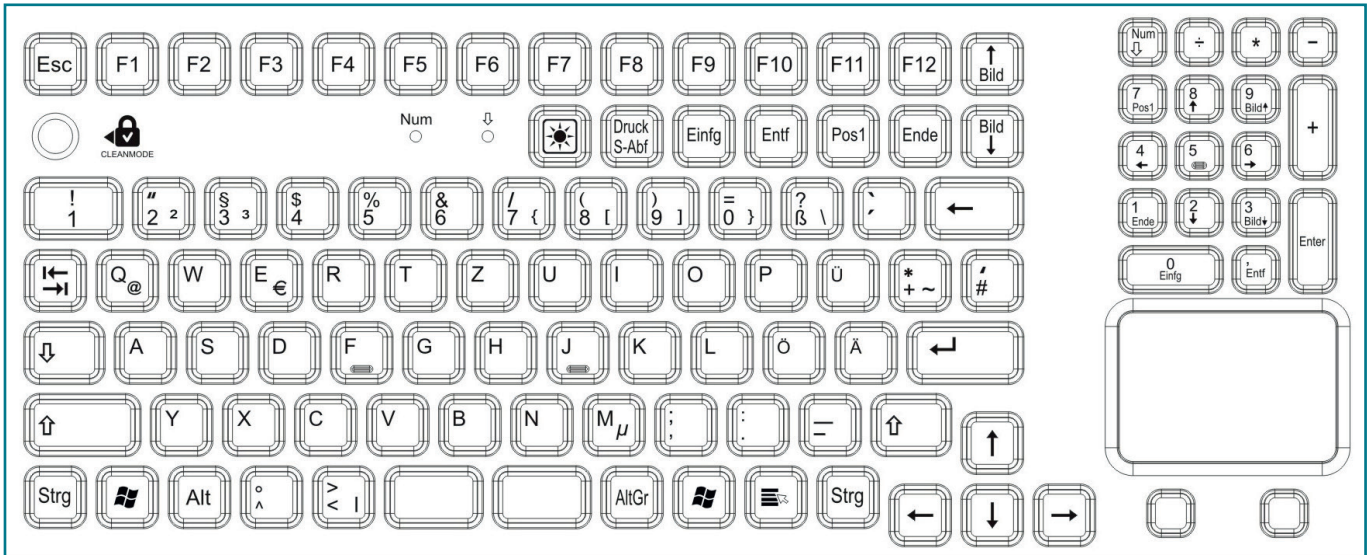

1. KEY FUNCTIONS:

Touchpad-tapping*: + + **F2** > Activates and deactivates the tapping function

Lighting levels: > > > > OFF

Key lock: > Press and hold for 2 seconds

2. SPECIAL FUNCTIONS:

Magnetic mounting: Keyboard sticks to almost any magnetic surface up to an angle of 90° by means of a magnetic mounting.

Lighting: Keyboard has 4 lighting stages that can be controlled via the key.

Clean mode: To activate or deactivate the clean mode, hold this key down for 2 seconds. This deactivates the key function and the touchpad. You can then clean the keyboard without triggering any incorrect commands.

*Touchpad-tapping: Touchpad tapping allows you to use different functions by typing the touchpad surface once or several times (e.g. in word processing: single tap to position the cursor, double tap to select paragraphs)

You can find operating instructions and hints on cleaning and disinfecting at:

www.gett-group-service.com