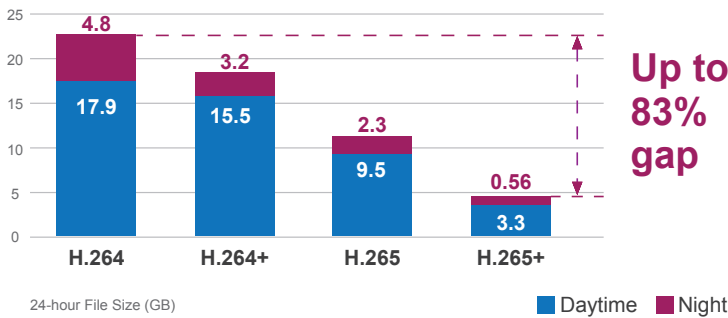

Smart Focus with Zoom Function

The ICA-M4580P is designed with the Smart Focus to make installation and adjustment easier by allowing remote focus and zoom adjustment. The 5x zoom function works by a stepping motor controlled via software to automatically provide the best iris position for the best exposure time in all lighting conditions.