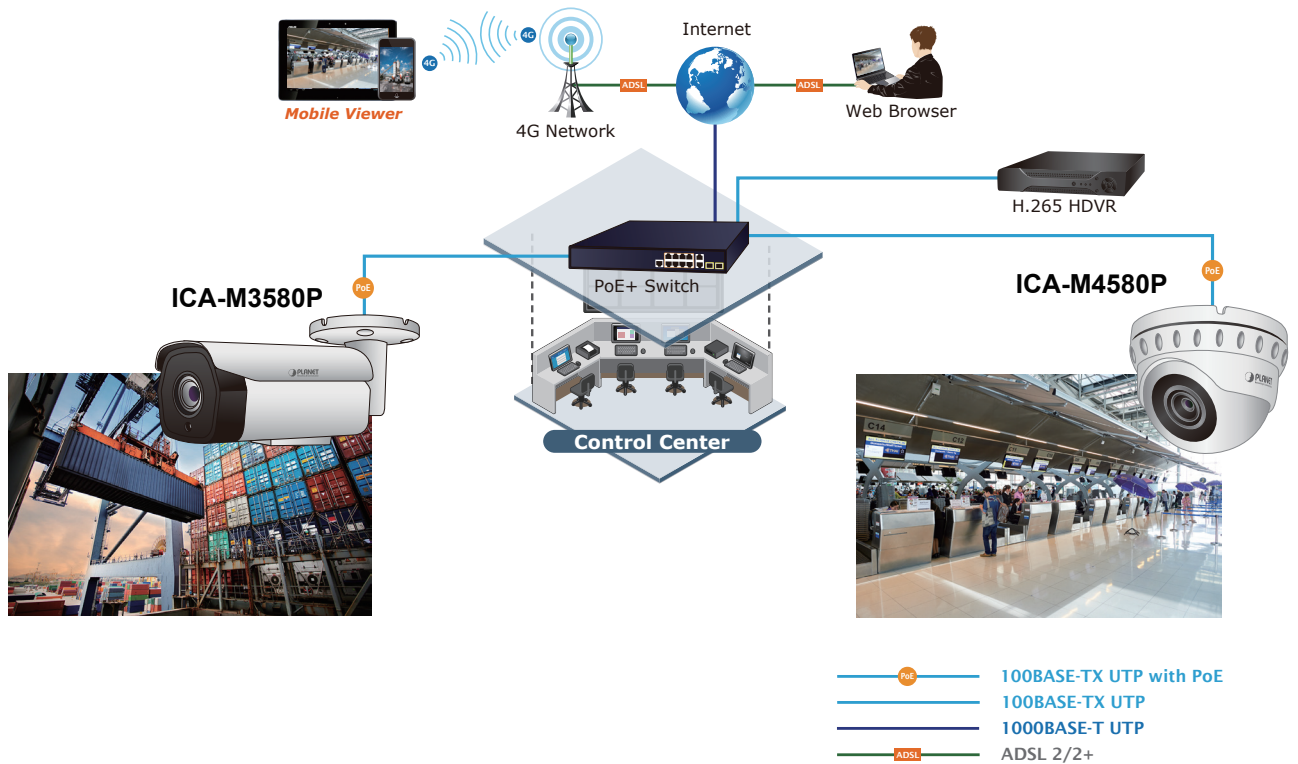

Powered from a PoE power sourcing equipment such as 802.3af/at PoE switch or 802.3af/at PoE injector over a network cable, the ICA-M4580P, adopting the IEEE 802.3af standard, does not need extra power cables and manpower, thus reducing installation costs while increasing deployment flexibility and scalability. The ICA-M4580P is ONVIF compliant and interoperable with other brands in the market, making it an indisputably ideal choice for reliable and high-performance surveillance.

Water-resistant and Dust-proof Protection

The IP67-rated metal housing protects the camera body against rain and dust, and ensures operation under extreme weather conditions, which makes it an ideal solution for outdoor applications, such as buildings, roads, parking areas, garages, railway stations and airports.

Applications

High Scalability for Various Industrial IP Surveillance Solutions

PLANET high-resolution ICA-M4580P can offer various surveillance applications as it can capture clear images and is perfect for identifying objects and persons. Moreover, the ICA-M4580P supports 802.3af PoE PD interface, and facilitates the outdoor surveillance applications without worrying the electric source. Besides, Planet VMS, NVR, HDVR, Web UI and App management make you easy to do the configuration and live viewing. With powerful features offered, the ICA-M4580P no doubt is your best choice for outdoor surveillance solution.