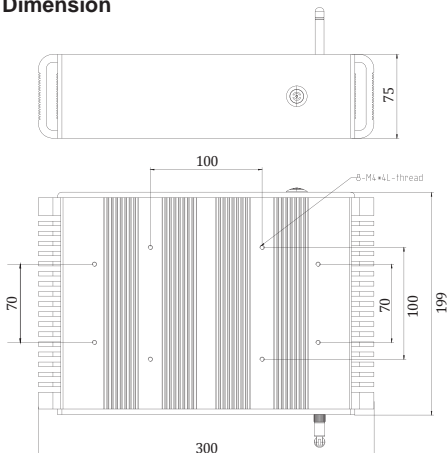

## Technical Data :

- Dimension 75H x 300W x 200D mm  
85H x 300W x 200D mm (CI170A/C)
- Material Aluminum
- Color Black
- Weight 2.9 Kg (Incl. M/B)  
4Kg (Incl. CI170A/C M/B)
- Storage Space 1 x 2.5" HDD (available with 1 PCI or PCIe Card)
- PCI card length 160 mm

## Optional Accessory :

- Wall mount kit

CI847A / CI770A Back Panel

CI170A + E244P Back Panel

CI170C + E244P Back Panel

CPU Type	M/B Model	VGA	COM	LAN	USB	DVI / HDMI / DP	Audio	Others	Operation Temp. mSATA / SSDHDD		
										Turbo	Normal
Intel 6th / 7th Gen, Skylake-S / Kaby Lake-S Core™ i CPU	CI170A	N/A	6	2	4	DVI, HDMI, DP	N/A	1 x PCIe Slot	35 Watt CPU	60°C	70°C
	CI170C	N/A	5	5	4	DVI, HDMI, DP	N/A	1 x PCIe Slot	65 Watt CPU	50°C	60°C
									35 Watt CPU	60°C	70°C
Intel Mobile Ivy Bridge 1047UE 1.4Ghz i3/i7 CPU	CI770A/C	1	6	2	4	DVI + HDMI	YES	1 x PCI or PCIe Slot	60°C		
	CI847A/C	1	6	2	4	DVI + HDMI	YES	1 x PCI or PCIe Slot	60°C		

## Dimension

CI847A / CI770A/C

CI170A

CI170C