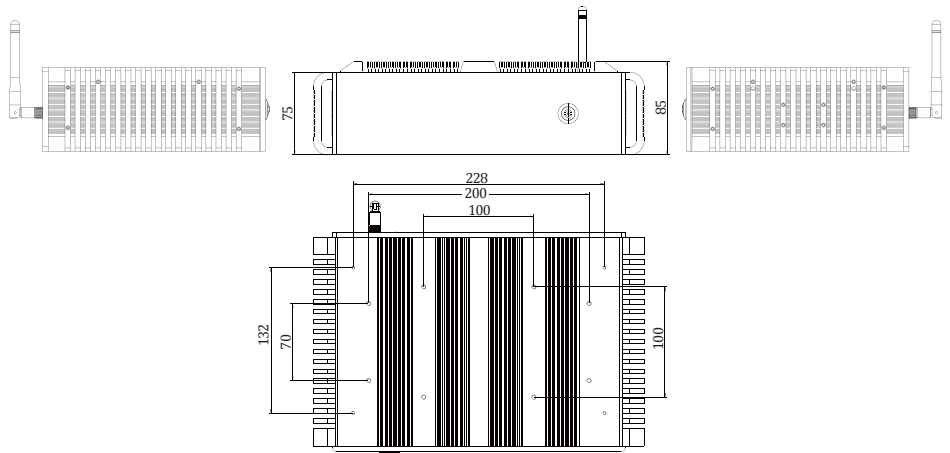

## Technical Data :

- Dimension 75H x 300W x 200D mm  
85H x 300W x 200D mm (CI170A/C)
- Material Aluminum
- Color Black
- Weight 2.9 Kg (Incl. M/B)  
4Kg (Incl. CI170A/C M/B)
- Storage Space 1 x 2.5" HDD (available with 1 PCI or PCIe Card)
- PCI card length 160 mm

## More Functions

3G / 4G	Wi-Fi	DC +9 to +36V (CI847A/C)	GPS	4 x PoE	DIO	Optional LAN
---------	-------	--------------------------	-----	---------	-----	--------------

The above available functions outline the possibility with system, for more information please contact us.

## Dimension

CI847A / CI770A/C

CI170A

CI170C